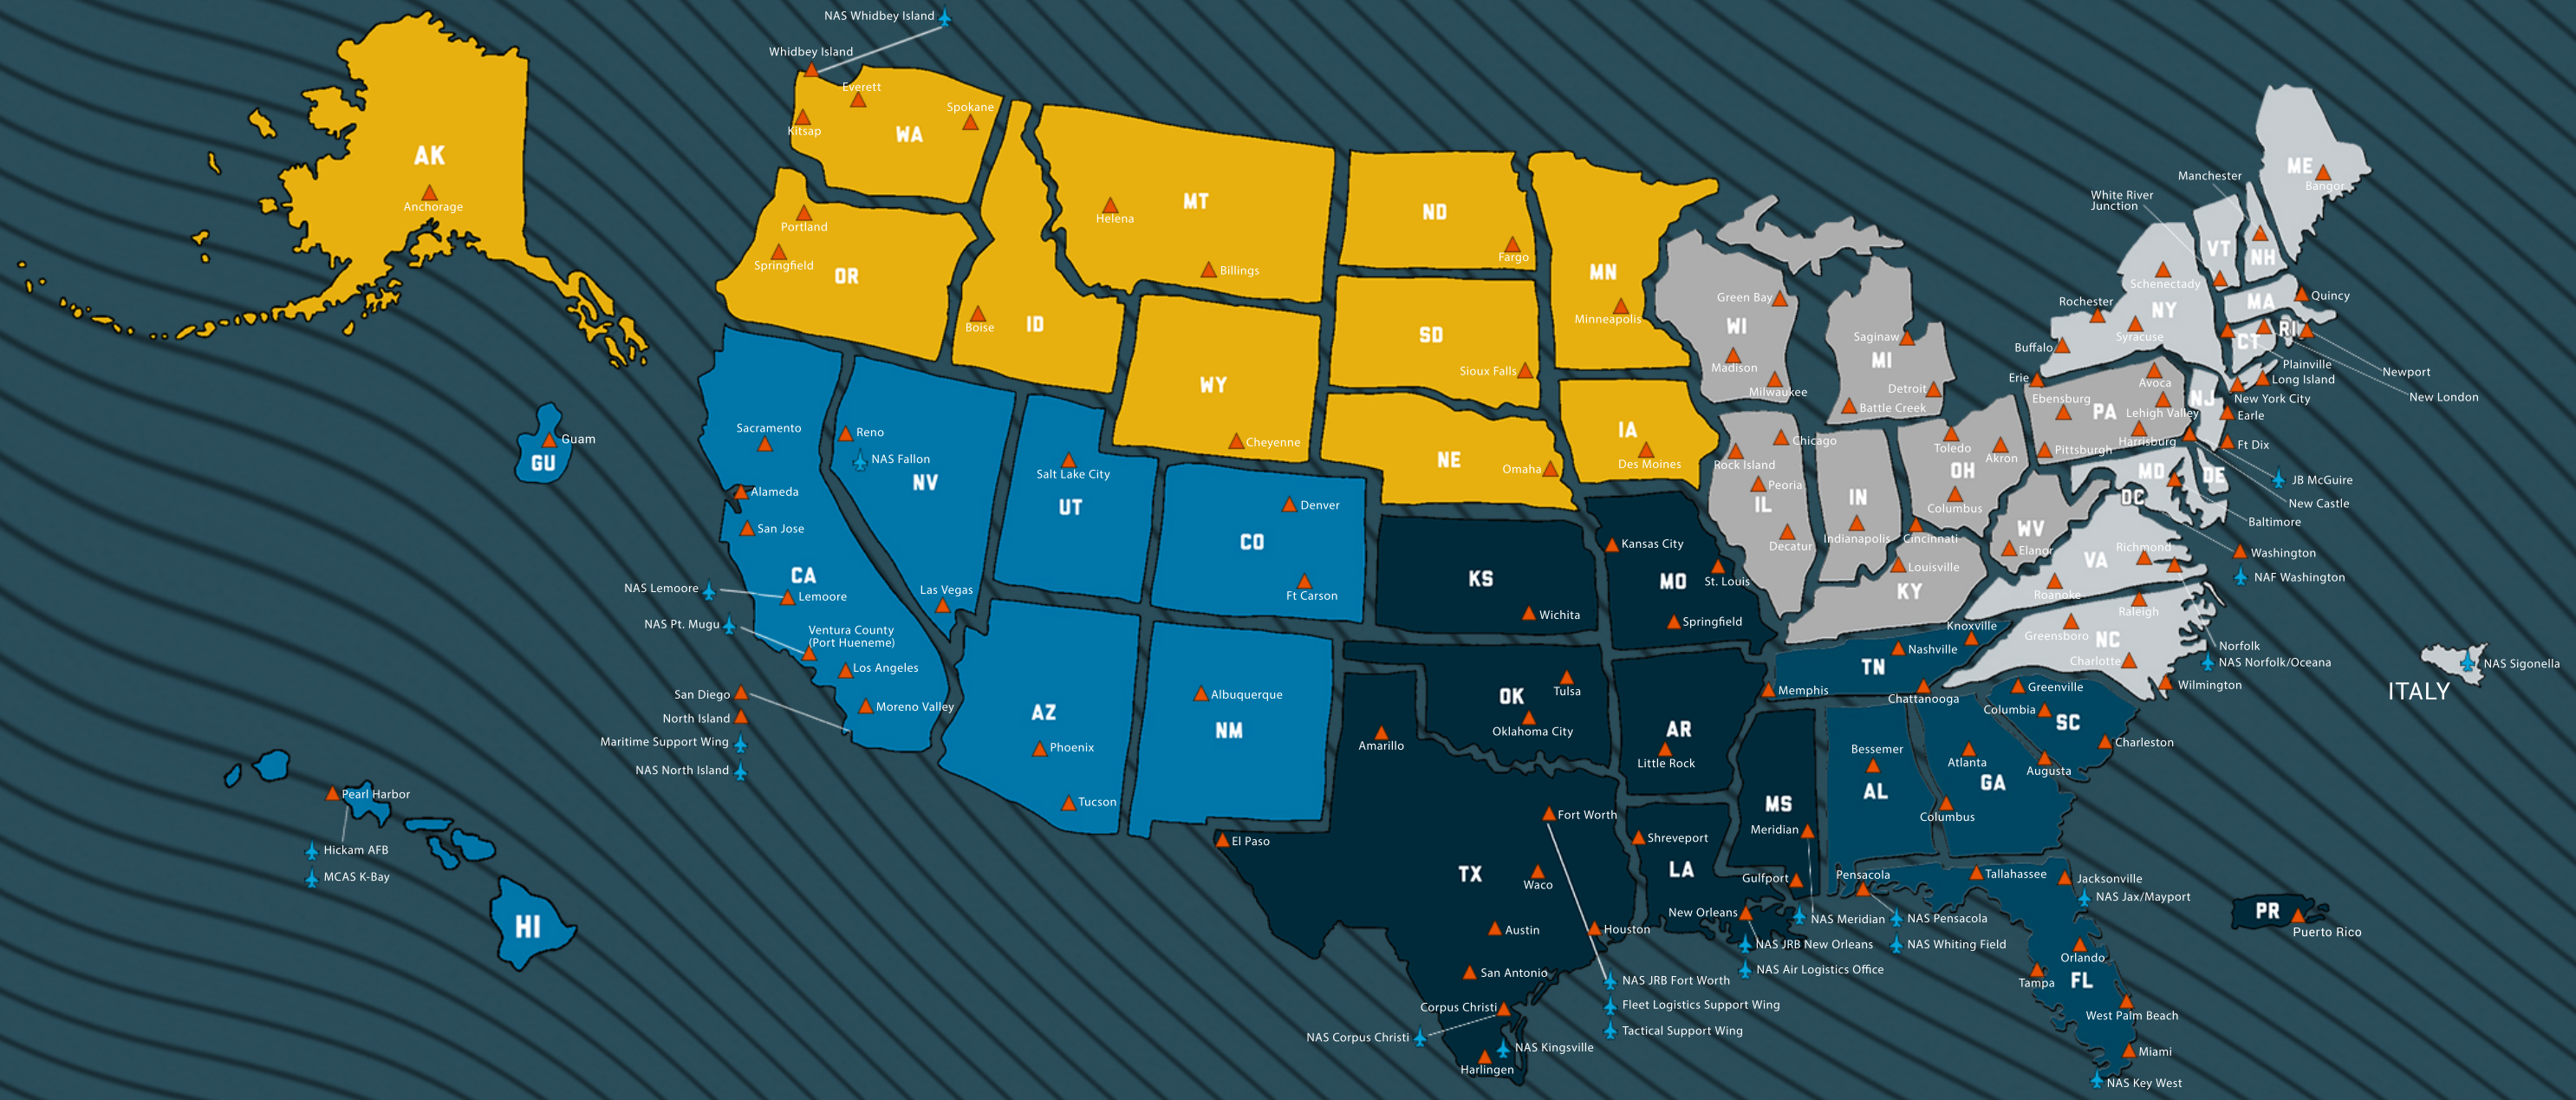

# FORCE MAP

**SYMBOLS LEGEND:**

- NAVREG NORTHWEST EVERETT
- NAVREG MID-ATLANTIC GREAT LAKES
- NAVREG MID-ATLANTIC NORFOLK
- NAVREG SOUTHWEST SAN DIEGO
- NAVREG SOUTHEAST FORT WORTH
- NAVREG SOUTHEAST JACKSONVILLE

- NAVAL AIR FORCE RESERVE
- OPERATIONAL SUPPORT CENTER